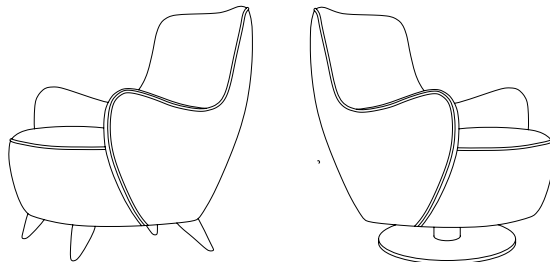

Barrel Chair - High Back
Model - 100B | Designed 1947

VLADIMIR
KAGAN

Legs | Maple or Walnut
Finish | Natural or Ebony

Swivel | Metal
Finish | Polished Nickel
Polished Brass
Antique Brass

C.O.M | 7 yds
C.O.L | 126 sq ft

Width | 30 in 76 cm
Depth | 33 in 84 cm
Height | 35 in 89 cm

Seat Height | 17 in 43 cm
Seat Depth | 23.5 in 60 cm
Arm Height | 23 in 58 cm